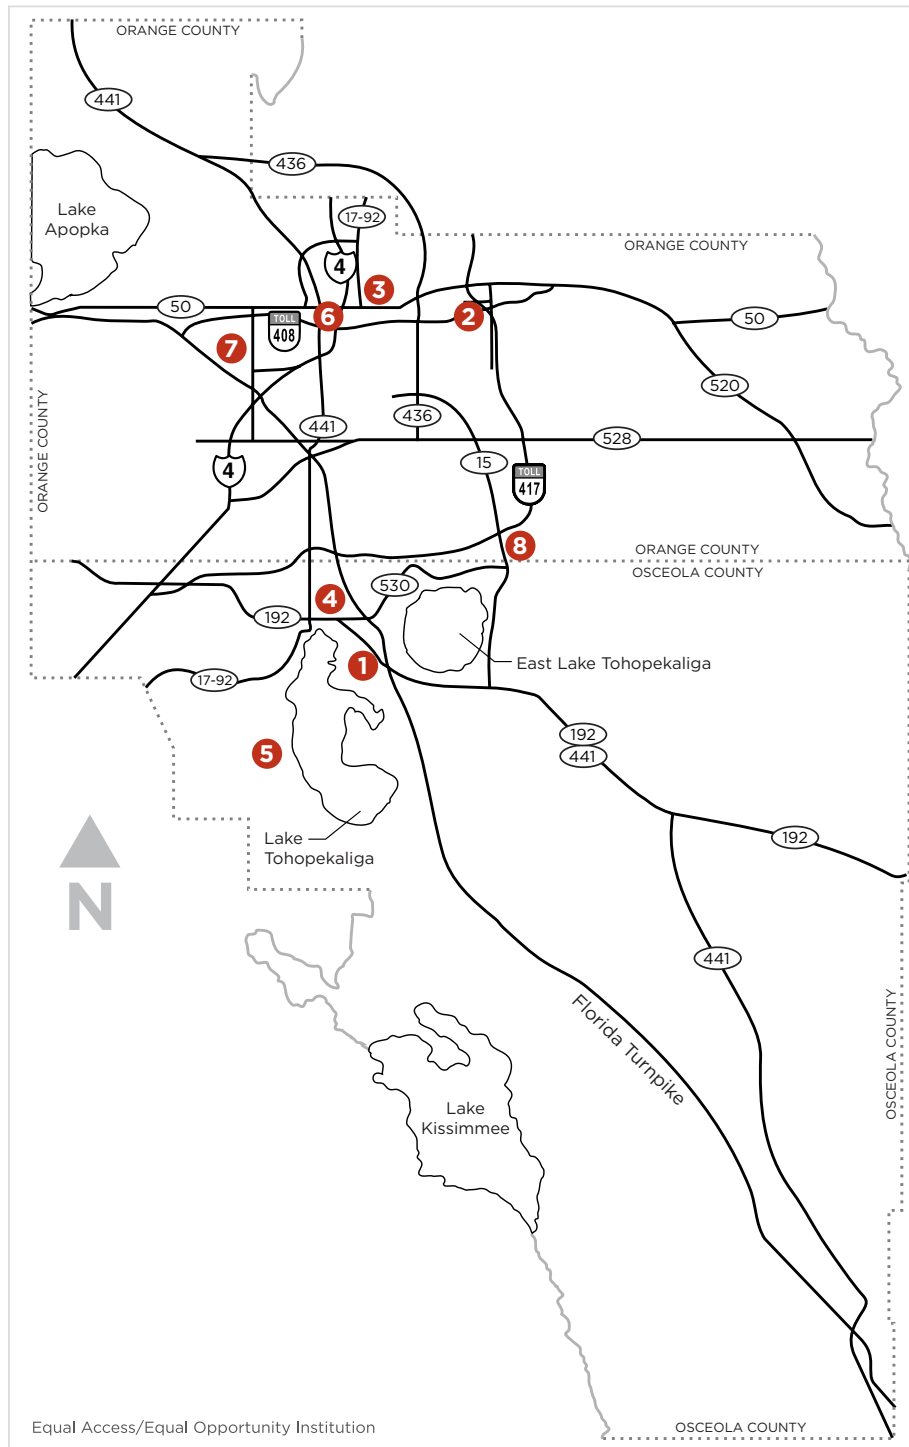

ACCELERATED SKILLS TRAINING AT VALENCIA COLLEGE

Training and education available at eight convenient locations, as well as various areas around the community.

The numbered icons in the map provided below offer additional information about the specific location.

ADVANCED MANUFACTURING TRAINING CENTER

1099 Shady Ln
Kissimmee, FL 34744

SCHOOL OF PUBLIC SAFETY

8600 Valencia College Ln
Orlando, FL 32825

WINTER PARK CAMPUS

850 W Morse Blvd
Winter Park, FL 32789

OSCEOLA CAMPUS

1800 Denn John Ln
Kissimmee, FL 34744

POINCIANA CAMPUS

3255 Pleasant Hill Rd
Kissimmee, FL 34746

DOWNTOWN CAMPUS

414 Pittman St
Orlando, FL 32801

WEST CAMPUS

1800 S Kirkman Rd
Orlando, FL 32811

LAKE NONA CAMPUS